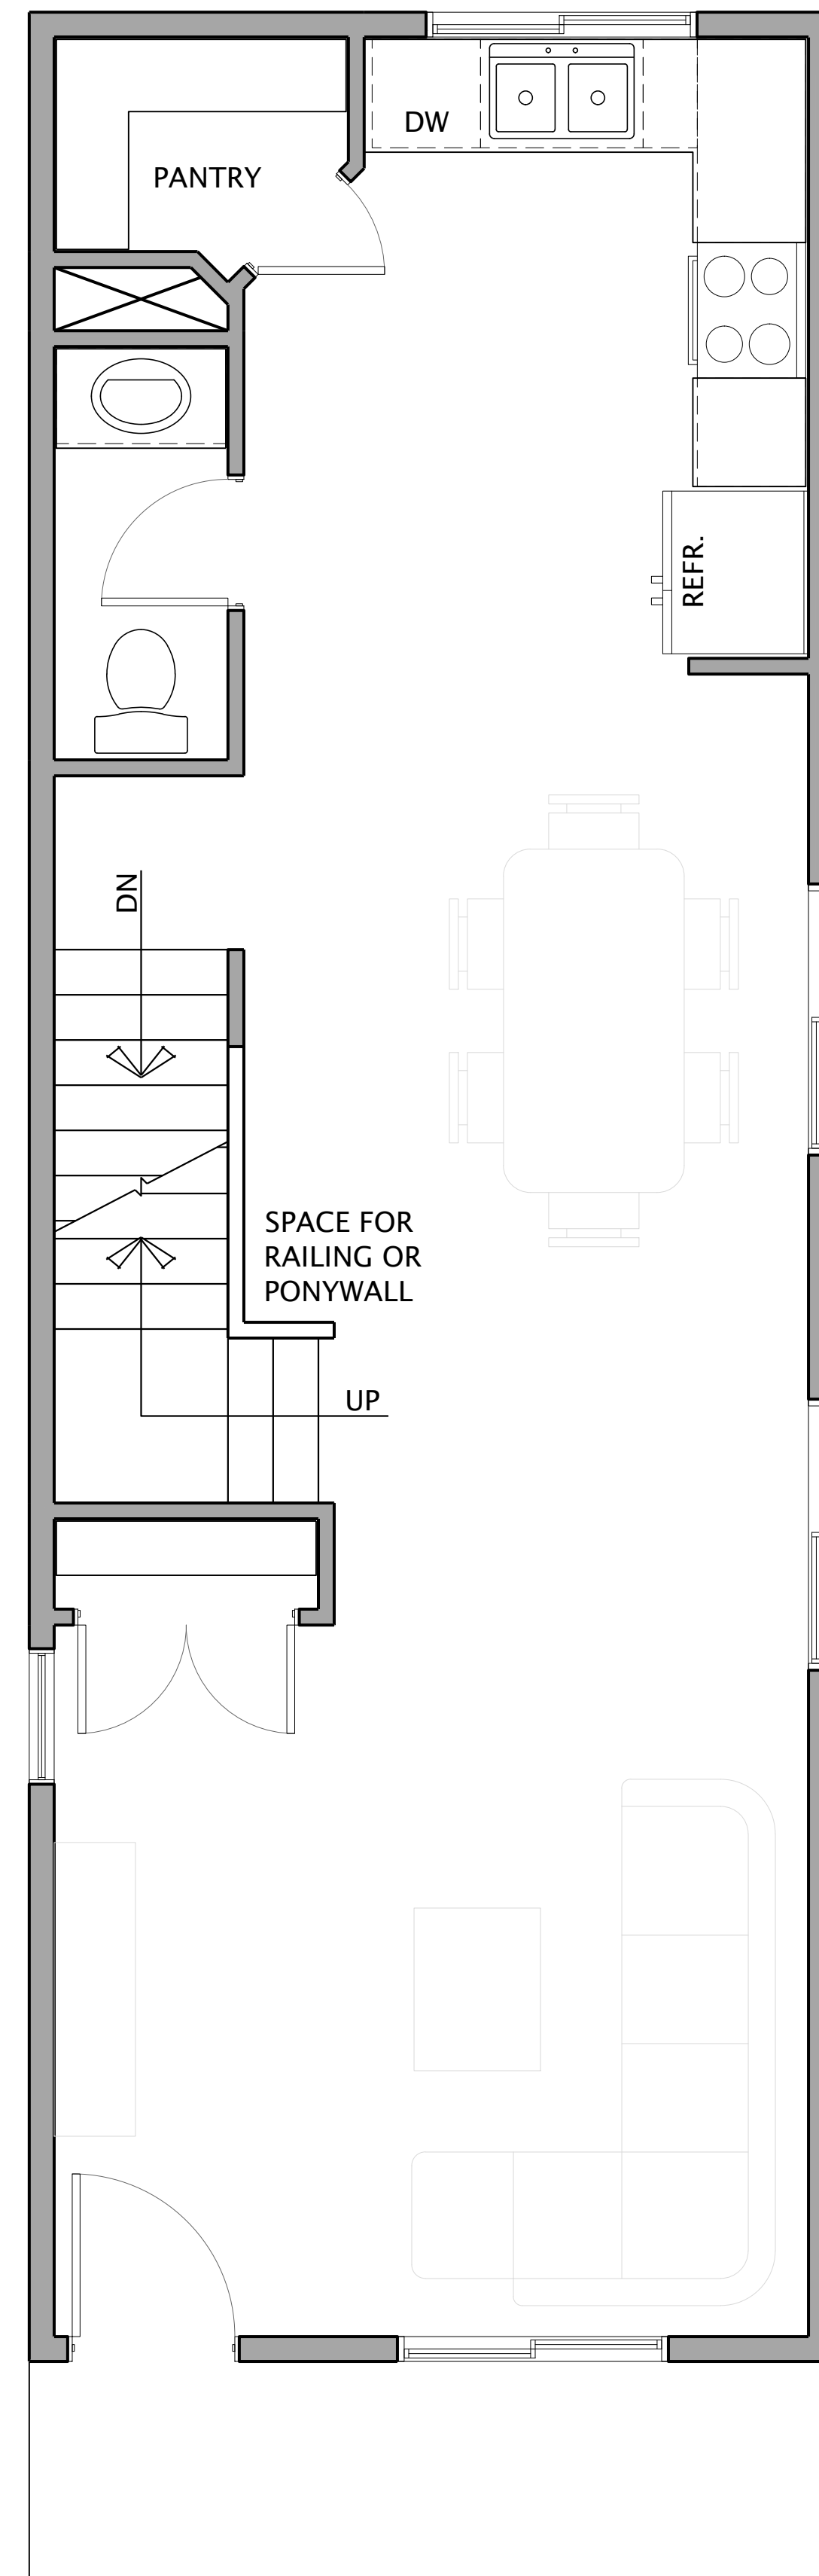

INFORMATION	
Floor Area:	1,150 SQ. FT.
Overall Dimensions:	48'-0" x 15'-0"
2 Bedroom	2 1/2 Bath

INFORMATION	
Floor Area:	1,150 SQ. FT.
Overall Dimensions:	48'-0" x 15'-0"
3 Bedroom	2 1/2 Bath

INFORMATION
 Floor Area: 1275 SQ. FT.
 Overall Dimensions: 47'-0" x 14'-10"
 2 Bedroom 2 1/2 Bath

INFORMATION	
Floor Area:	1275 SQ. FT.
Overall Dimensions:	47'-0" x 14'-10"
3 Bedroom	2 1/2 Bath