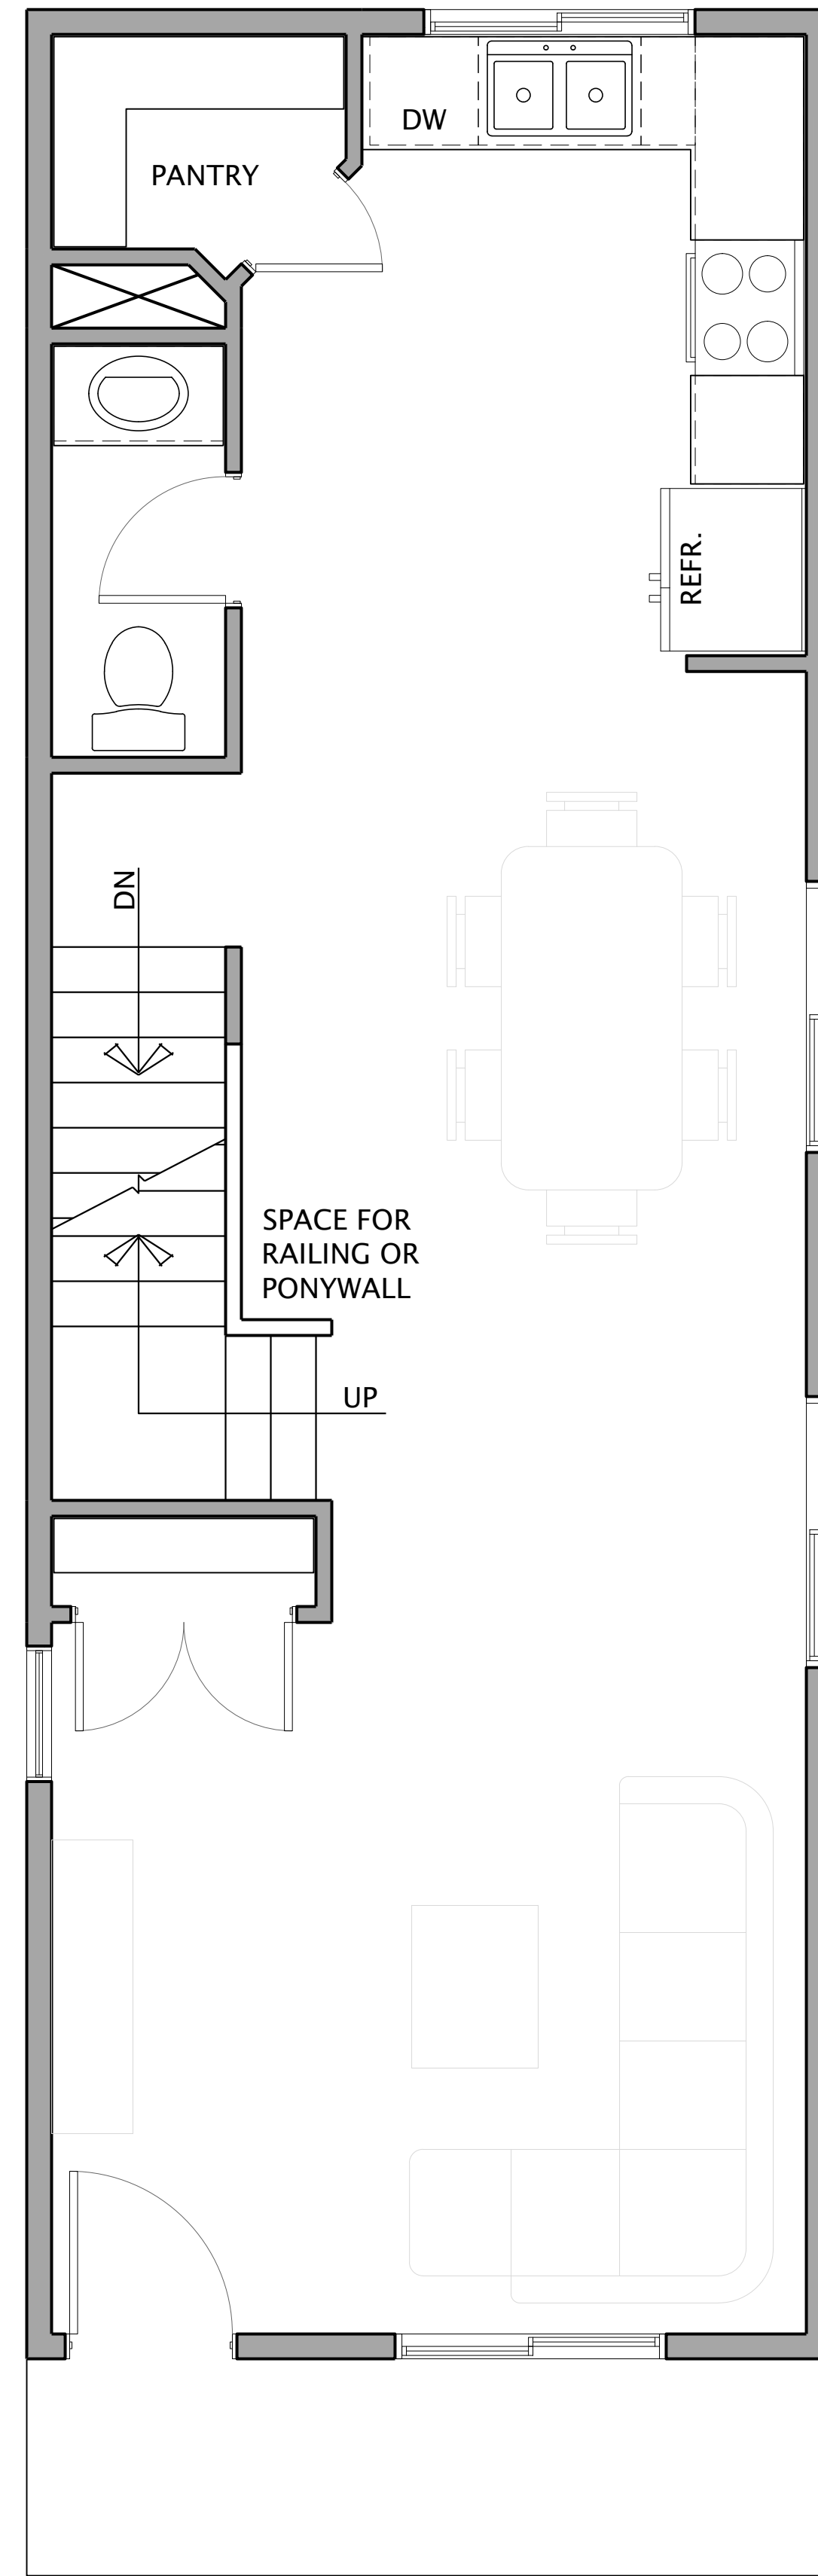

INFORMATION	
Floor Area:	1,150 SQ. FT.
Overall Dimensions:	48'-0" x 15'-0"
2 Bedroom	2 1/2 Bath

INFORMATION	
Floor Area:	1,150 SQ. FT.
Overall Dimensions:	48'-0" x 15'-0"
3 Bedroom	2 1/2 Bath

INFORMATION
 Floor Area: 1275 SQ. FT.
 Overall Dimensions: 47'-0" x 14'-10"
 2 Bedroom 2 1/2 Bath

INFORMATION	
Floor Area:	1275 SQ. FT.
Overall Dimensions:	47'-0" x 14'-10"
3 Bedroom	2 1/2 Bath