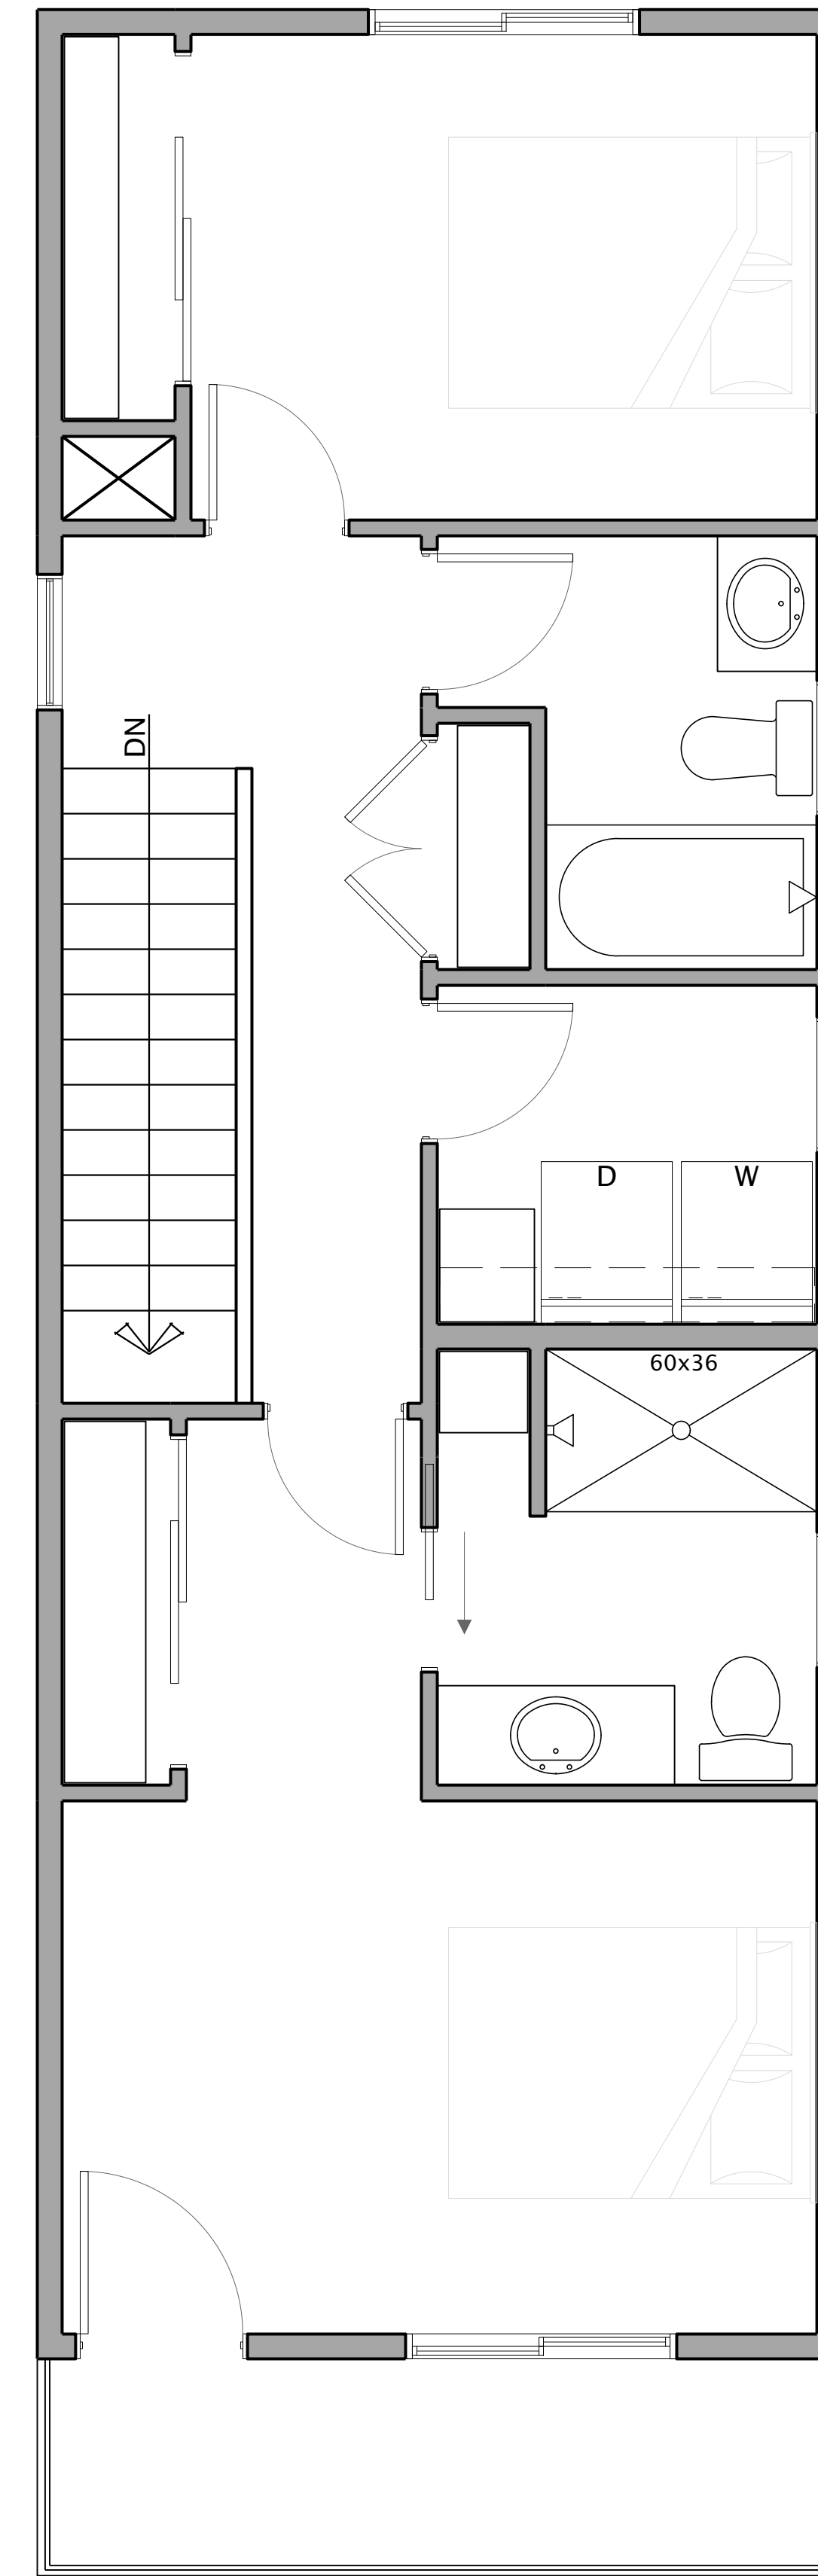

INFORMATION	
Floor Area:	1,150 SQ. FT.
Overall Dimensions:	48'-0" x 15'-0"
2 Bedroom	2 1/2 Bath

INFORMATION	
Floor Area:	1,150 SQ. FT.
Overall Dimensions:	48'-0" x 15'-0"
3 Bedroom	2 1/2 Bath

INFORMATION
 Floor Area: 1275 SQ. FT.
 Overall Dimensions: 47'-0" x 14'-10"
 2 Bedroom 2 1/2 Bath

INFORMATION	
Floor Area:	1275 SQ. FT.
Overall Dimensions:	47'-0" x 14'-10"
3 Bedroom	2 1/2 Bath