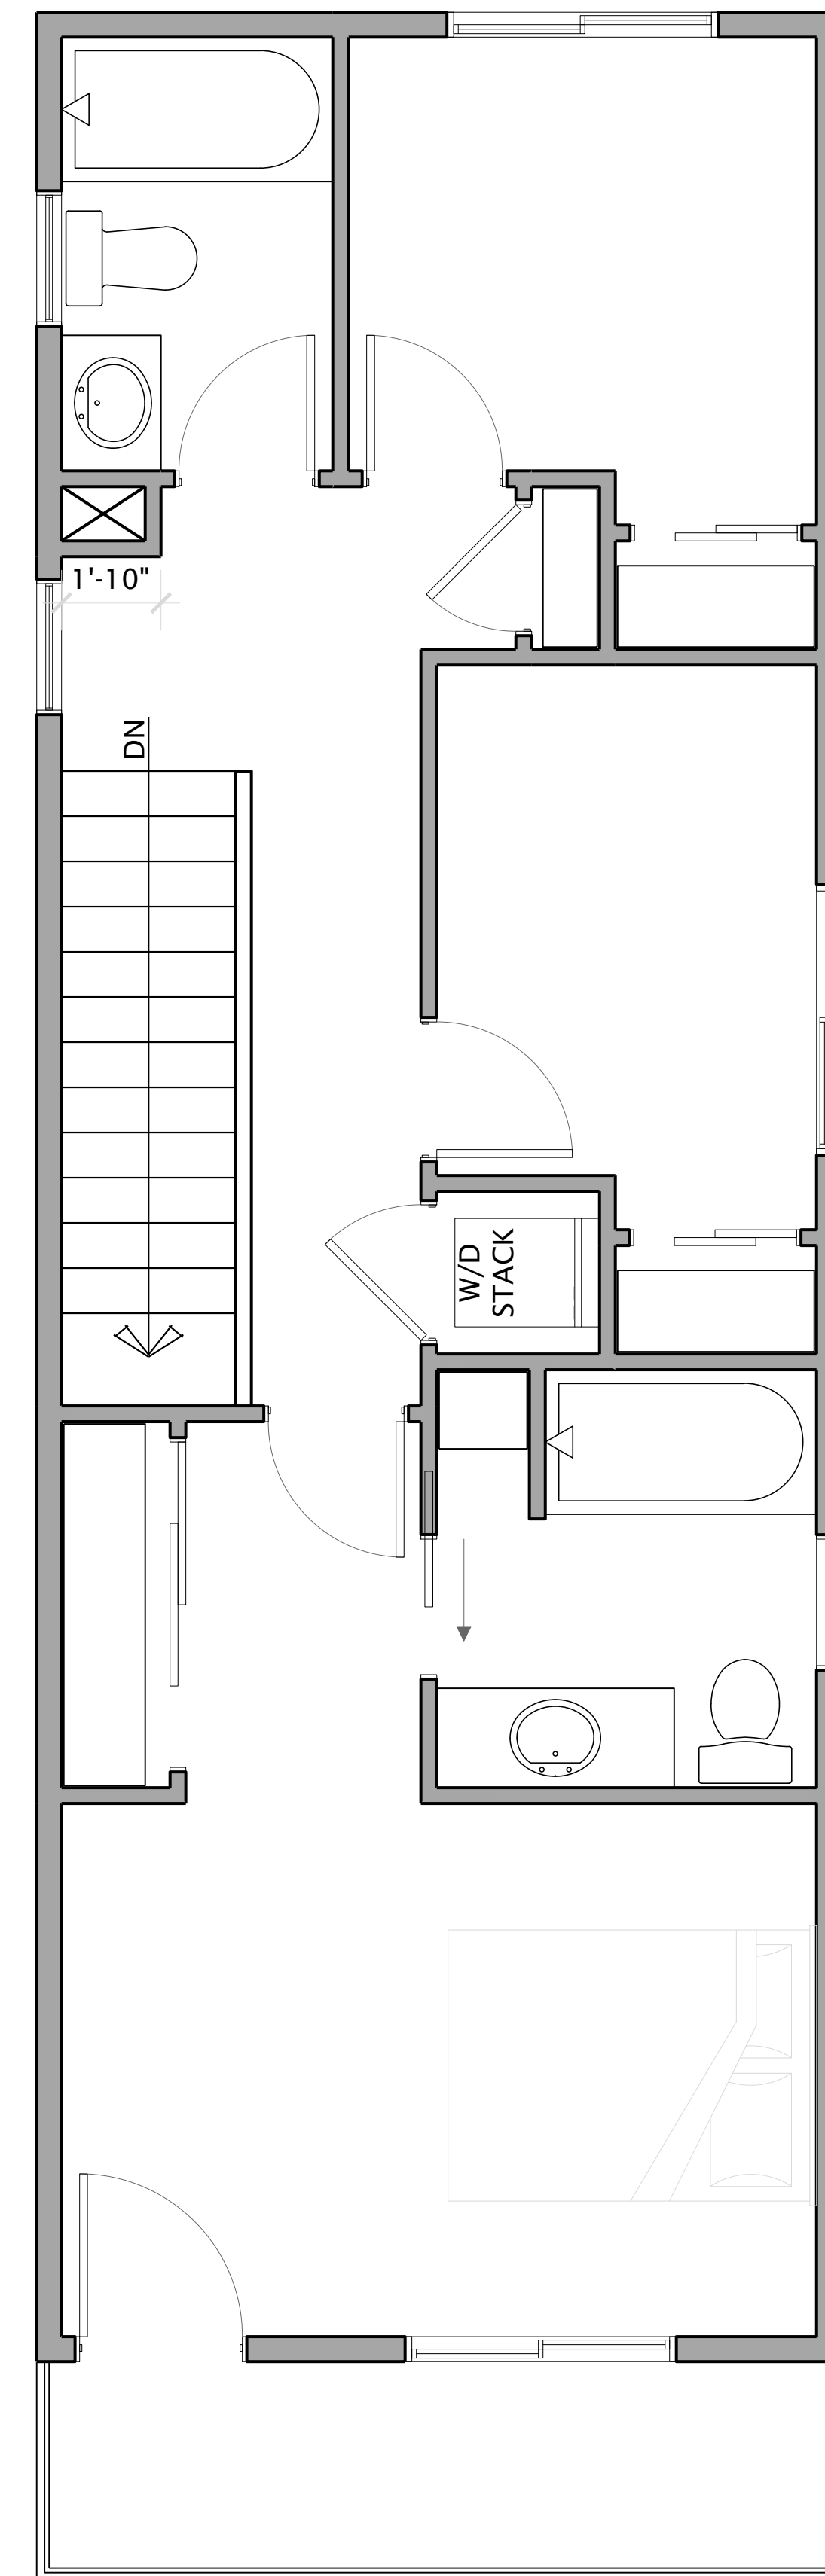

INFORMATION	
Floor Area:	1,150 SQ. FT.
Overall Dimensions:	48'-0" x 15'-0"
2 Bedroom	2 1/2 Bath

INFORMATION	
Floor Area:	1,150 SQ. FT.
Overall Dimensions:	48'-0" x 15'-0"
3 Bedroom	2 1/2 Bath

INFORMATION
 Floor Area: 1275 SQ. FT.
 Overall Dimensions: 47'-0" x 14'-10"
 2 Bedroom 2 1/2 Bath

INFORMATION	
Floor Area:	1275 SQ. FT.
Overall Dimensions:	47'-0" x 14'-10"
3 Bedroom	2 1/2 Bath