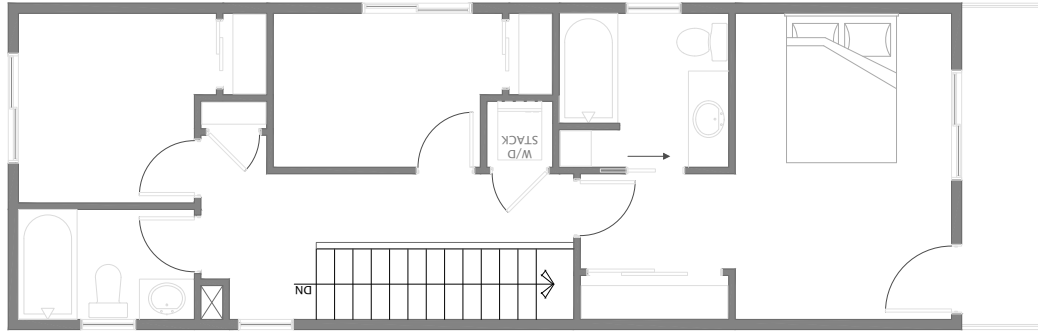

INFORMATION	
Floor Area:	1,150 SQ. FT.
Overall Dimensions:	48'-0" x 15'-0"
2 Bedroom	2 1/2 Bath

INFORMATION	
Floor Area:	1,150 SQ. FT.
Overall Dimensions:	48'-0" x 15'-0"
3 Bedroom	2 1/2 Bath

INFORMATION
 Floor Area: 1275 SQ. FT.
 Overall Dimensions: 47'-0" x 14'-10"
 2 Bedroom 2 1/2 Bath

INFORMATION	
Floor Area:	1275 SQ. FT.
Overall Dimensions:	47'-0" x 14'-10"
3 Bedroom	2 1/2 Bath