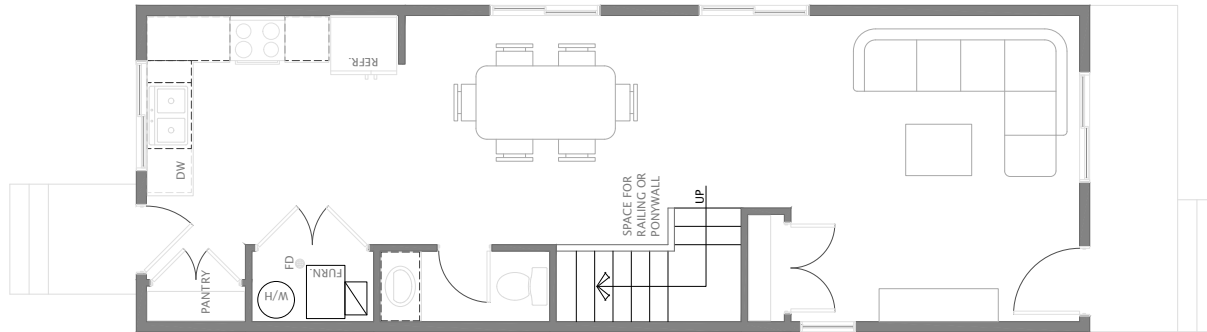

INFORMATION	
Floor Area:	1,150 SQ. FT.
Overall Dimensions:	48'-0" x 15'-0"
2 Bedroom	2 1/2 Bath

INFORMATION	
Floor Area:	1,150 SQ. FT.
Overall Dimensions:	48'-0" x 15'-0"
3 Bedroom	2 1/2 Bath

INFORMATION
 Floor Area: 1275 SQ. FT.
 Overall Dimensions: 47'-0" x 14'-10"
 2 Bedroom 2 1/2 Bath

INFORMATION	
Floor Area:	1275 SQ. FT.
Overall Dimensions:	47'-0" x 14'-10"
3 Bedroom	2 1/2 Bath