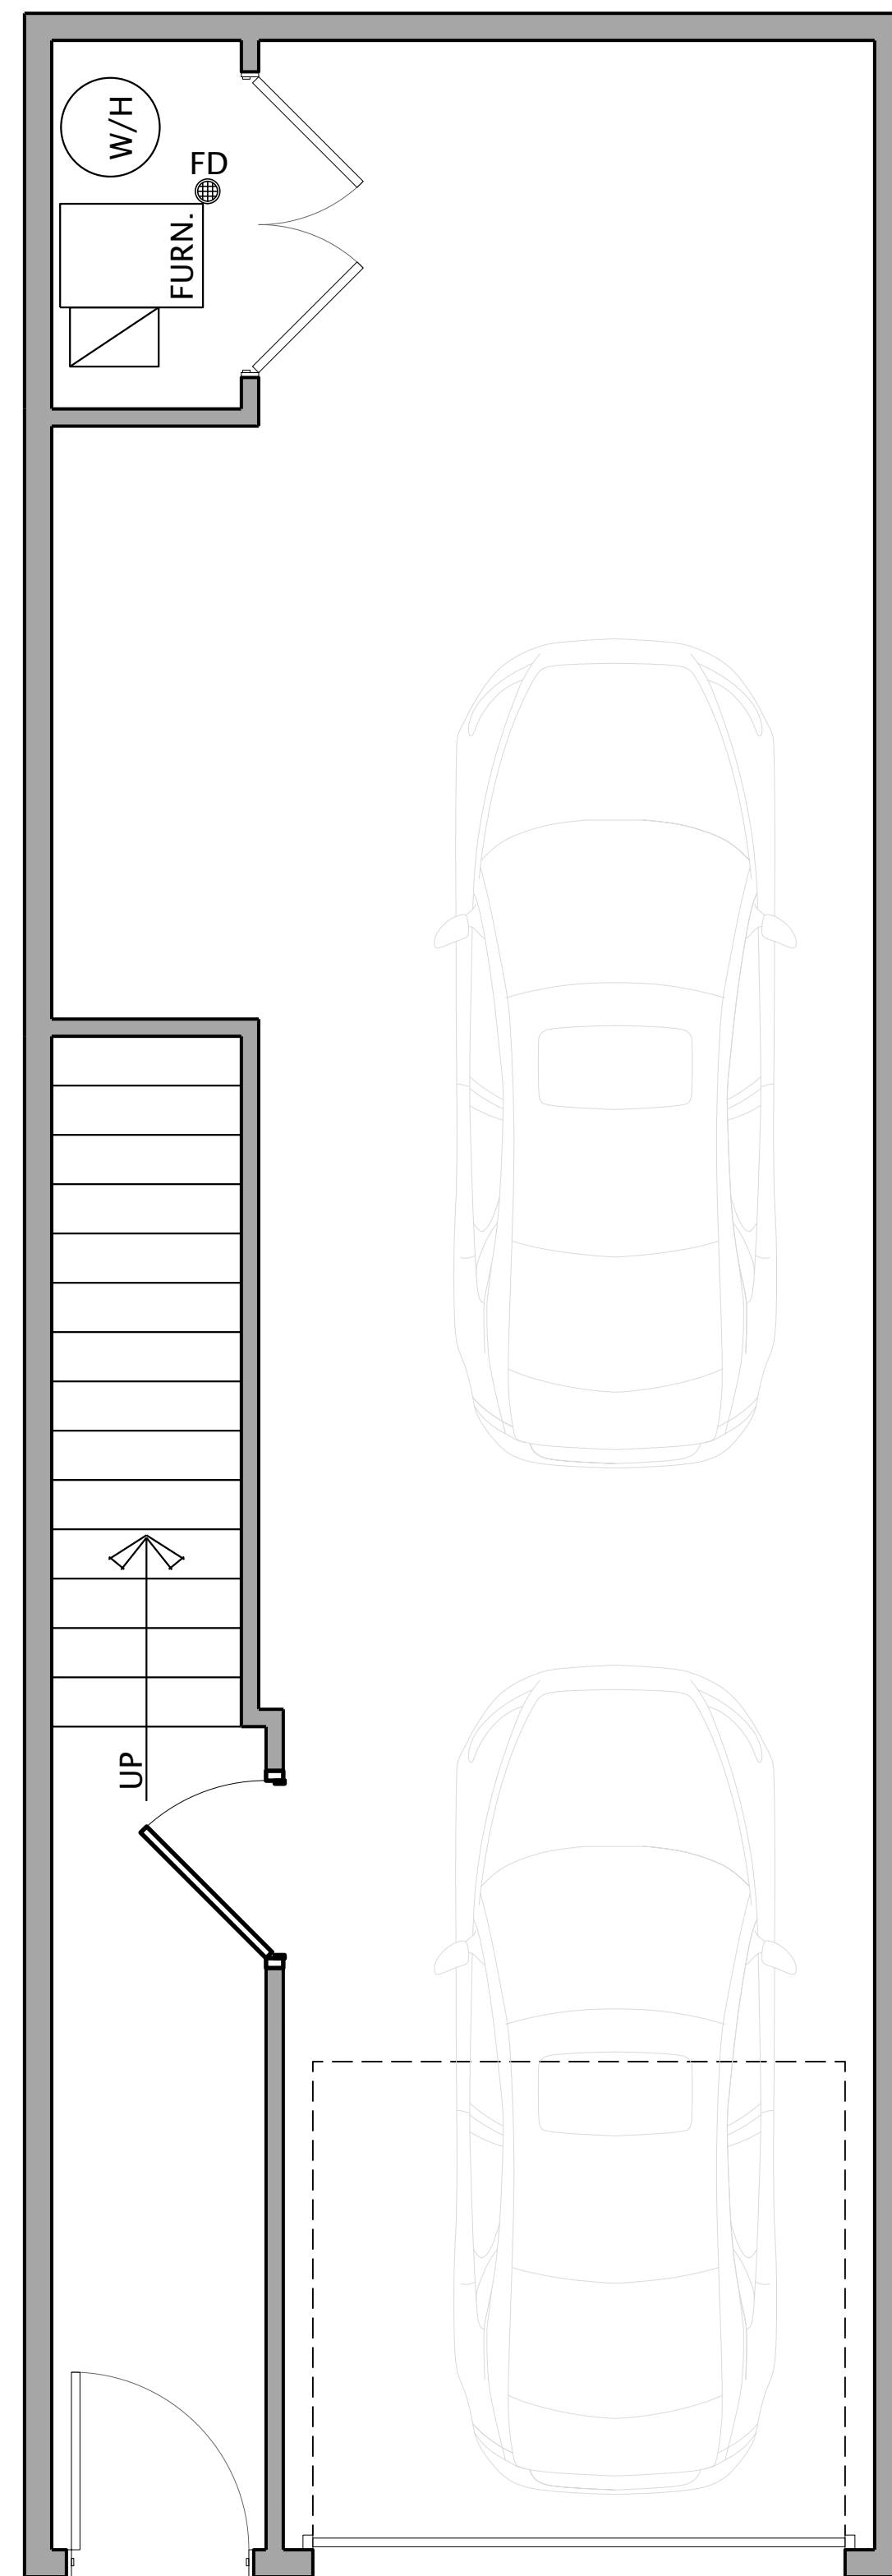

INFORMATION	
Floor Area:	1,150 SQ. FT.
Overall Dimensions:	48'-0" x 15'-0"
2 Bedroom	2 1/2 Bath

INFORMATION	
Floor Area:	1,150 SQ. FT.
Overall Dimensions:	48'-0" x 15'-0"
3 Bedroom	2 1/2 Bath

INFORMATION
 Floor Area: 1275 SQ. FT.
 Overall Dimensions: 47'-0" x 14'-10"
 2 Bedroom 2 1/2 Bath

INFORMATION	
Floor Area:	1275 SQ. FT.
Overall Dimensions:	47'-0" x 14'-10"
3 Bedroom	2 1/2 Bath