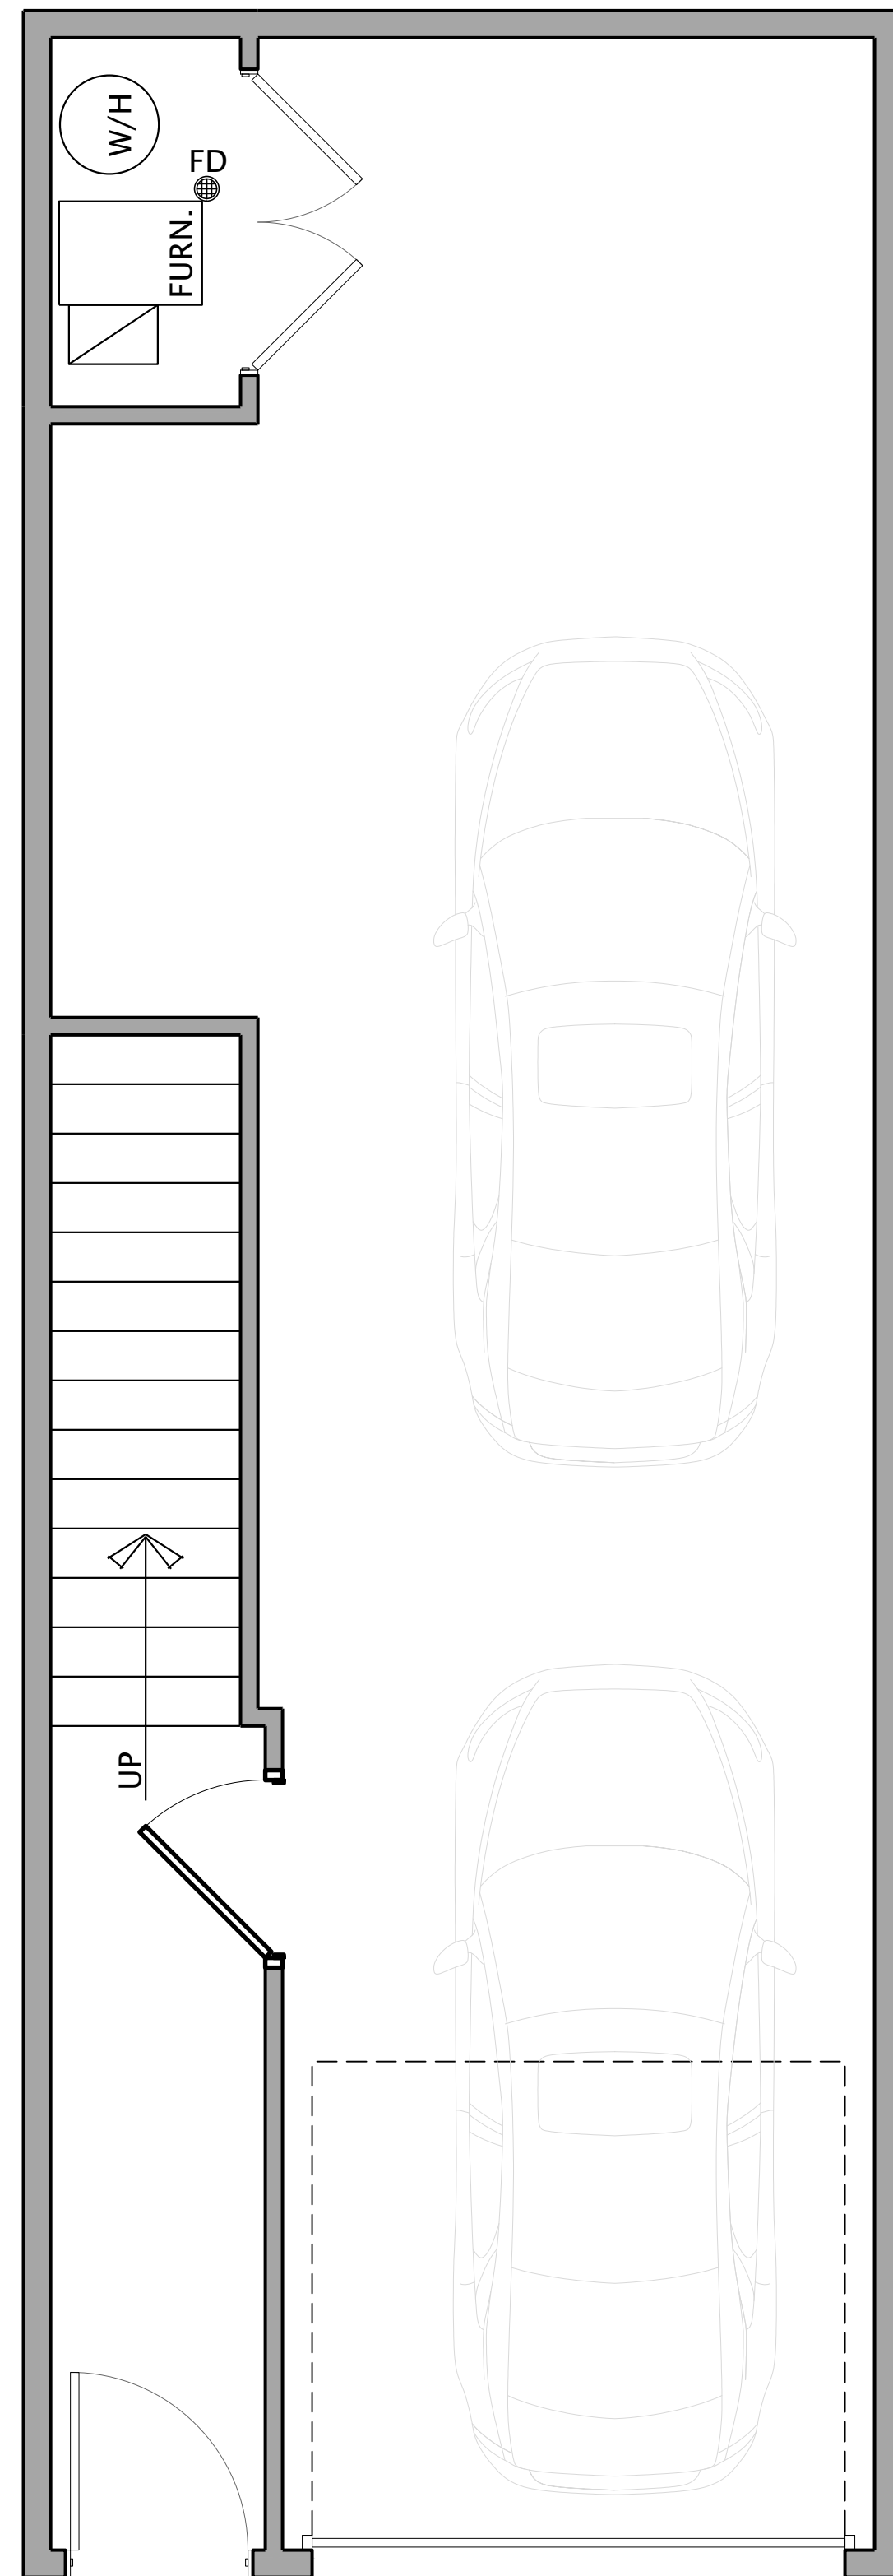

INFORMATION	
Floor Area:	1,150 SQ. FT.
Overall Dimensions:	48'-0" x 15'-0"
2 Bedroom	2 1/2 Bath

INFORMATION	
Floor Area:	1,150 SQ. FT.
Overall Dimensions:	48'-0" x 15'-0"
3 Bedroom	2 1/2 Bath

INFORMATION
 Floor Area: 1275 SQ. FT.
 Overall Dimensions: 47'-0" x 14'-10"
 2 Bedroom 2 1/2 Bath

INFORMATION	
Floor Area:	1275 SQ. FT.
Overall Dimensions:	47'-0" x 14'-10"
3 Bedroom	2 1/2 Bath